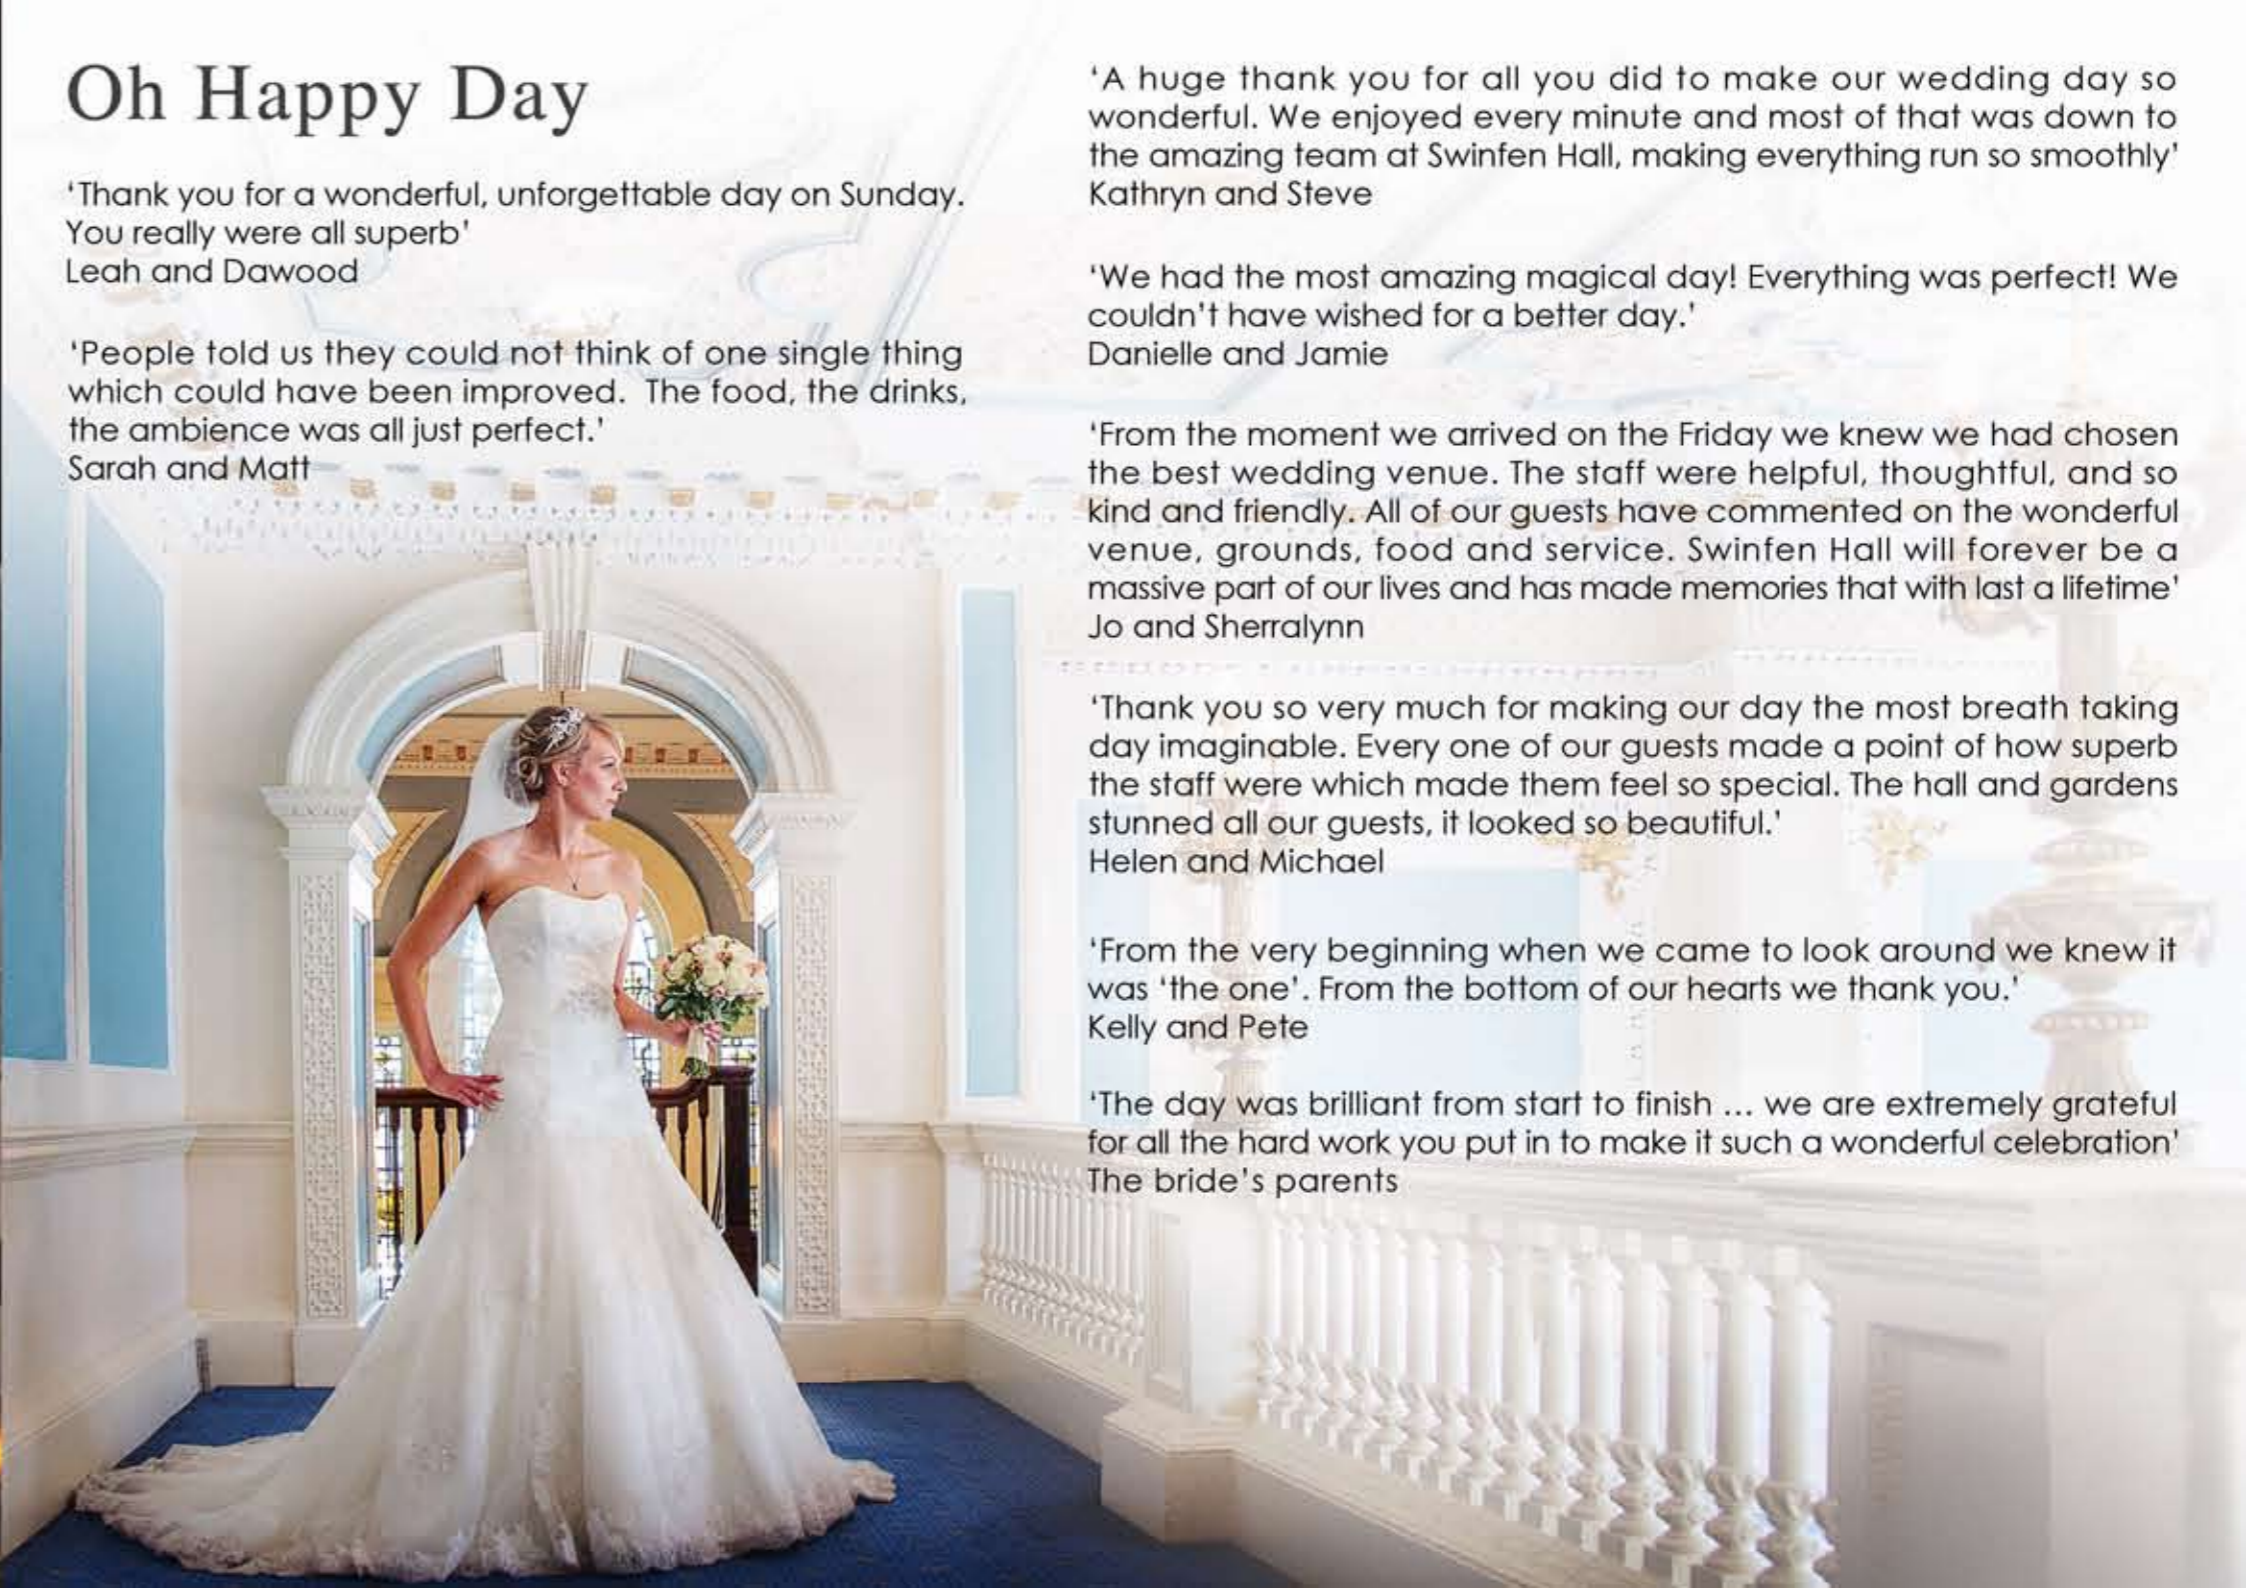

'People told us they could not think of one single thing which could have been improved. The food, the drinks, the ambience was all just perfect.'
Sarah and Matt

'A huge thank you for all you did to make our wedding day so wonderful. We enjoyed every minute and most of that was down to the amazing team at Swinfen Hall, making everything run so smoothly'
Kathryn and Steve

'We had the most amazing magical day! Everything was perfect! We couldn't have wished for a better day.'
Danielle and Jamie

'From the moment we arrived on the Friday we knew we had chosen the best wedding venue. The staff were helpful, thoughtful, and so kind and friendly. All of our guests have commented on the wonderful venue, grounds, food and service. Swinfen Hall will forever be a massive part of our lives and has made memories that will last a lifetime'
Jo and Sherralynn

'Thank you so very much for making our day the most breath taking day imaginable. Every one of our guests made a point of how superb the staff were which made them feel so special. The hall and gardens stunned all our guests, it looked so beautiful.'
Helen and Michael

'From the very beginning when we came to look around we knew it was 'the one'. From the bottom of our hearts we thank you.'
Kelly and Pete

'The day was brilliant from start to finish ... we are extremely grateful for all the hard work you put in to make it such a wonderful celebration'
The bride's parents