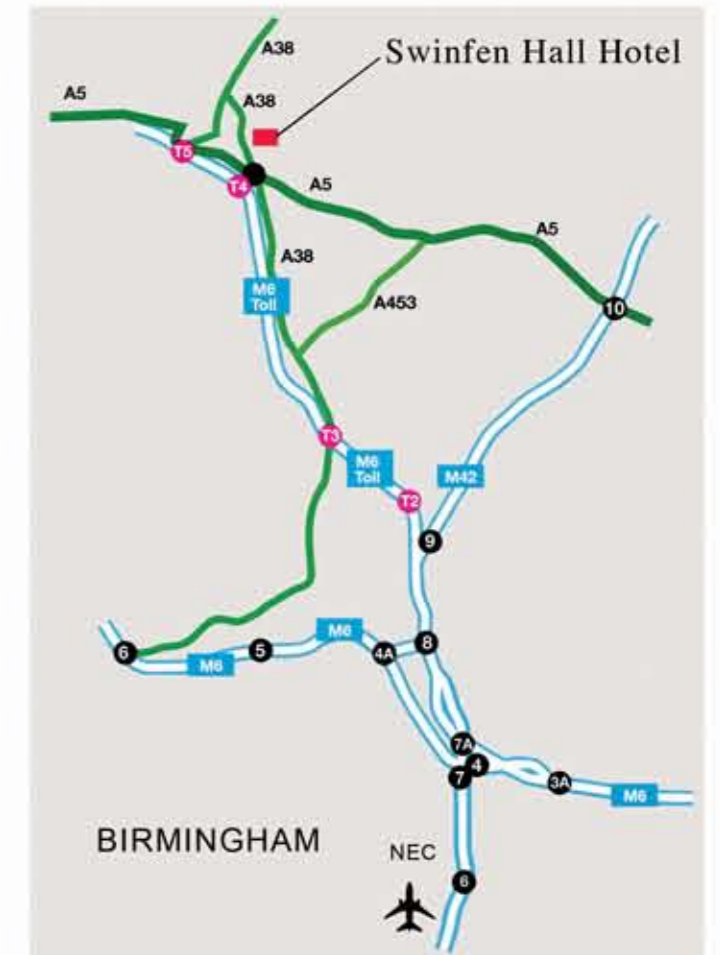

We're closer than you think

We are easily accessible by the motorway network and good roads, with the M6 toll road less than a mile away. There are two mainline railway stations in Lichfield and helicopters can land on site.

Birmingham International and the East Midlands airport are both within a 30 minute drive, so even those long lost relatives and far flung friends on distant shores can wing their way to Swinfen for the happy day.