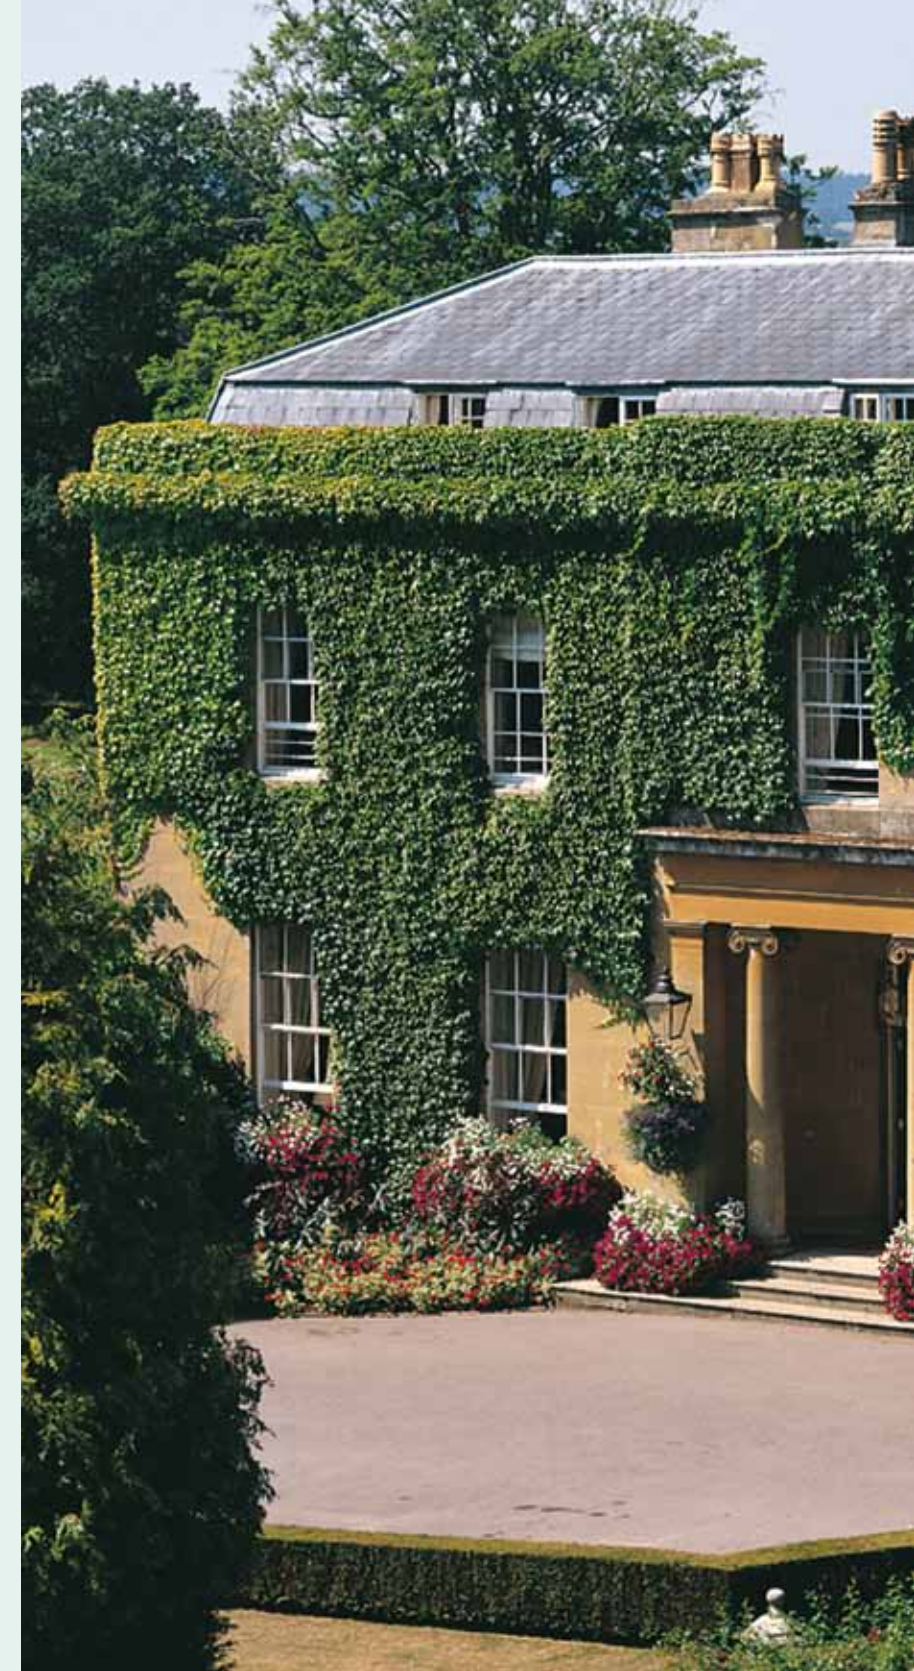

THE BISHOPSTROW HOTEL & SPA

— WEDDINGS —

Your invitation

We invite you to explore this most prestigious country house hotel set in mature, landscaped gardens on the banks of the River Wylde.

Join us as we take you on an unforgettable journey from your engagement to the most important day of your life – your wedding.

Style that lasts

Built in the classic Georgian style in 1817, The Bishopstrow Hotel & Spa is the finest example of understated elegance with a modern twist which makes us the ideal venue for your special day.

Step inside and admire its classic character and contemporary features including a central staircase and boutique health spa.

Walk outside and admire the breathtaking views of our lawns and gardens along with a picturesque Doric Temple with the banks of the River Wylde stretching out before you - the perfect setting for your wedding photographs.