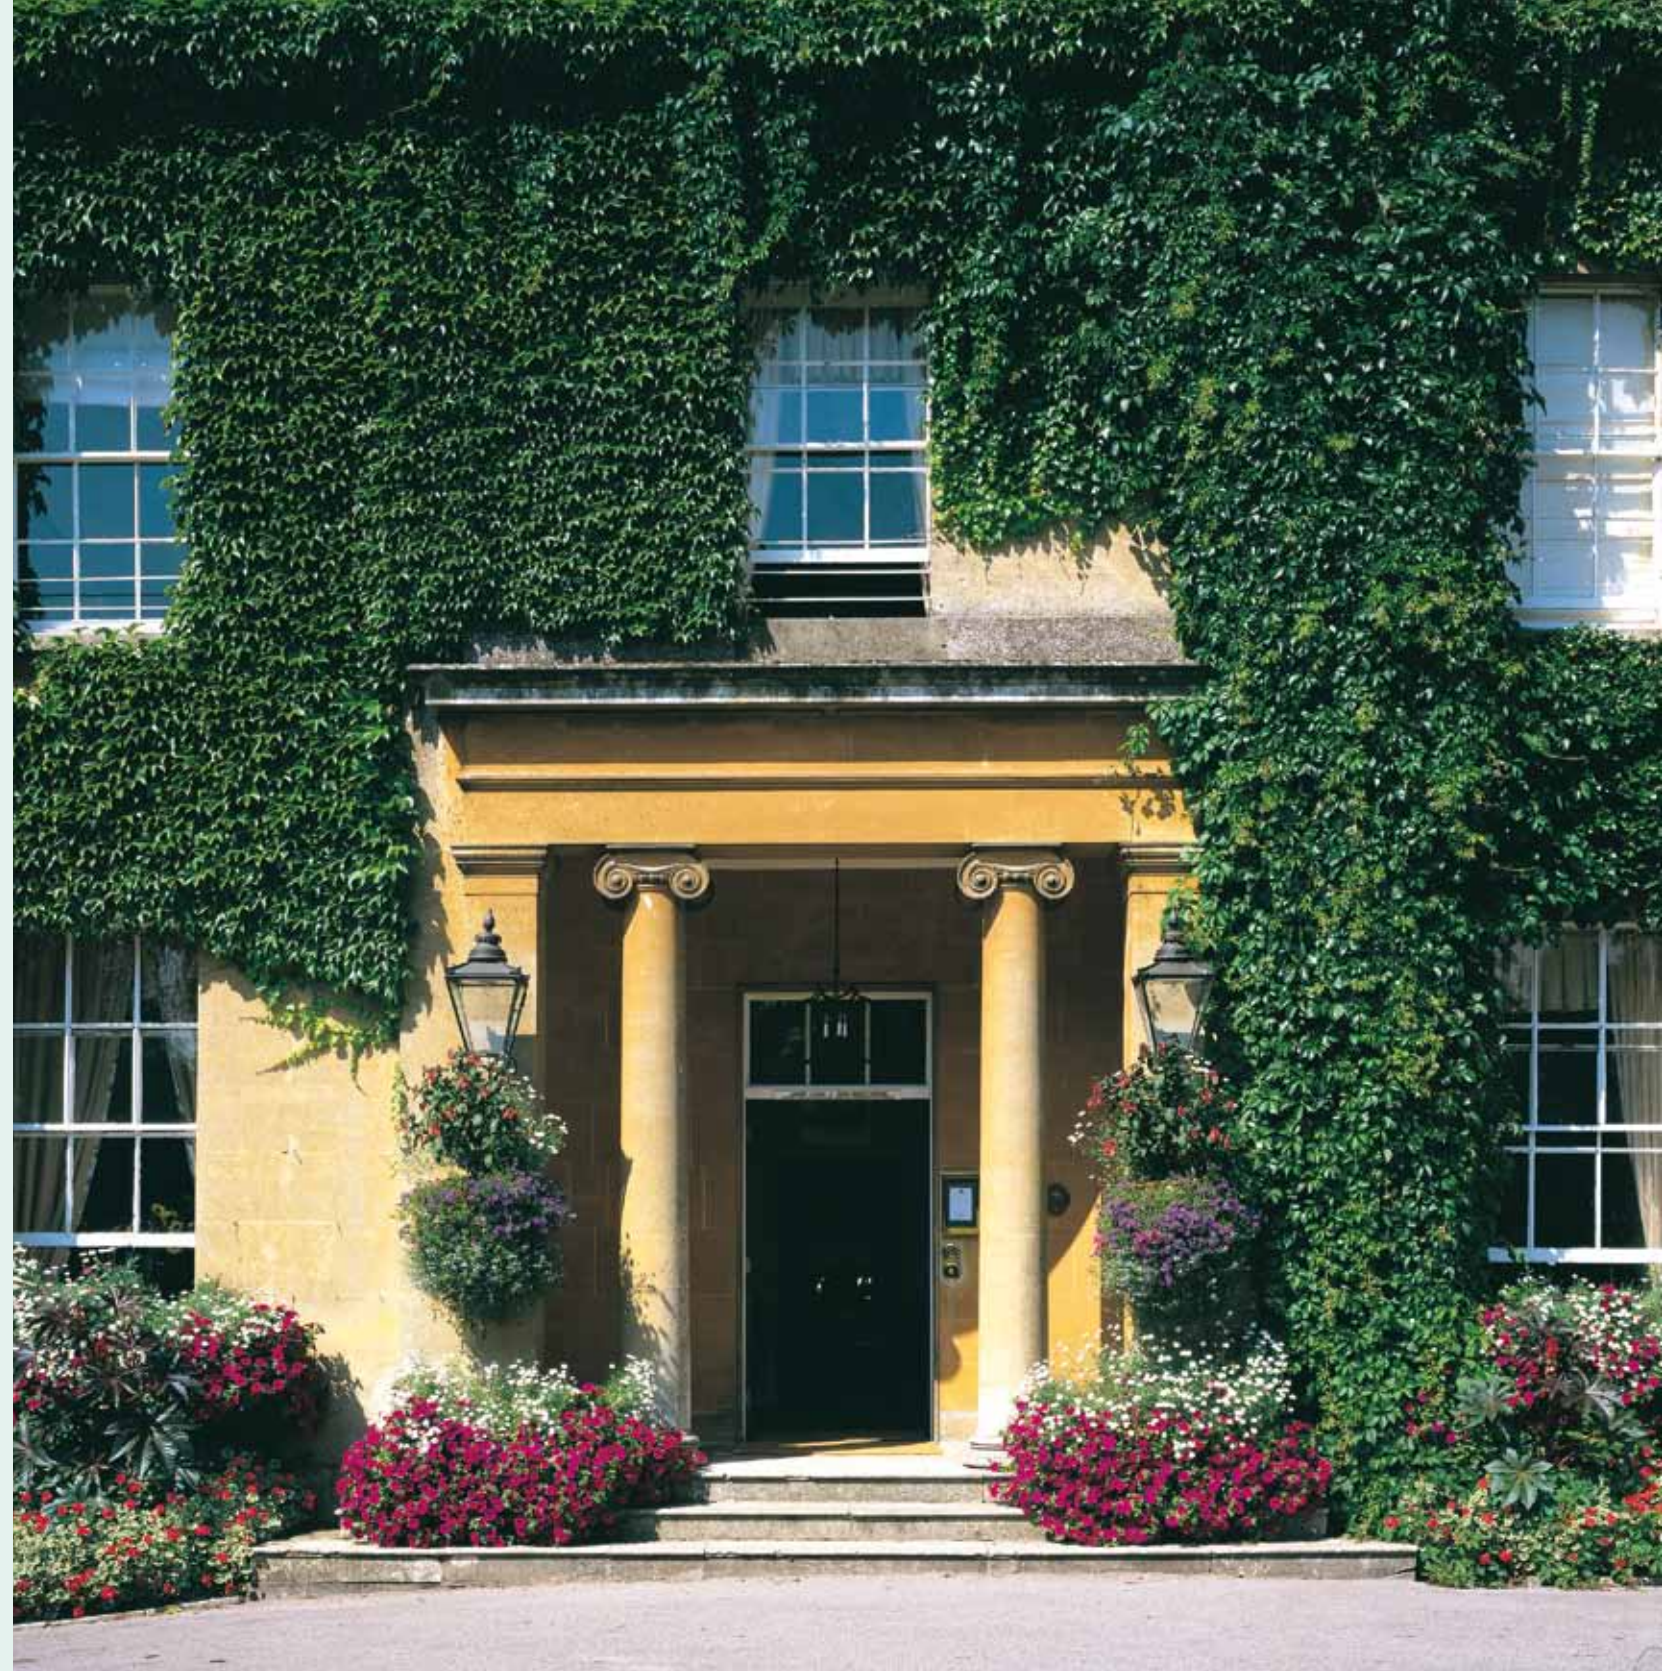

Take a closer look

Words and pictures alone cannot describe this haven of luxury accommodation and relaxation.

Now that you have familiarized yourself with the hotel, we invite you to sample The Bishopstrow Hotel experience.

Contact our Wedding Planner to arrange a personal viewing of this prestigious and much sought - after country house hotel.

You can be assured that our dedicated team will work with you to create your perfect day in a very special place.