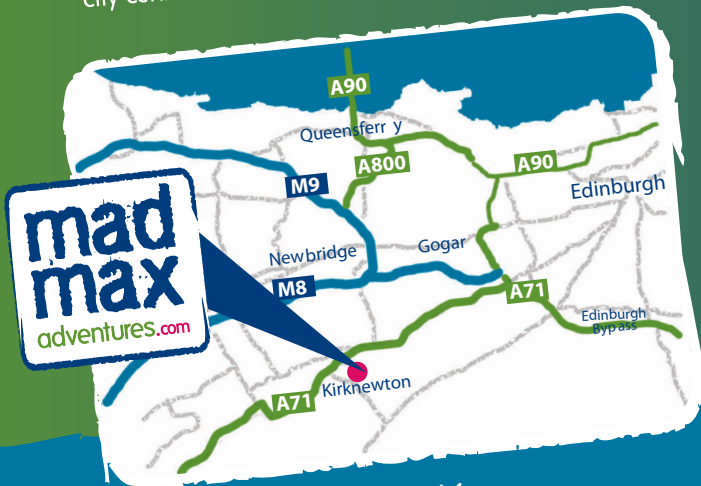

MadMax is based at Kirknewton village on the edge of Edinburgh just ten miles from the city centre. It will take you less than 30 minutes to drive from the city centre and is just 15 minutes from the airport.